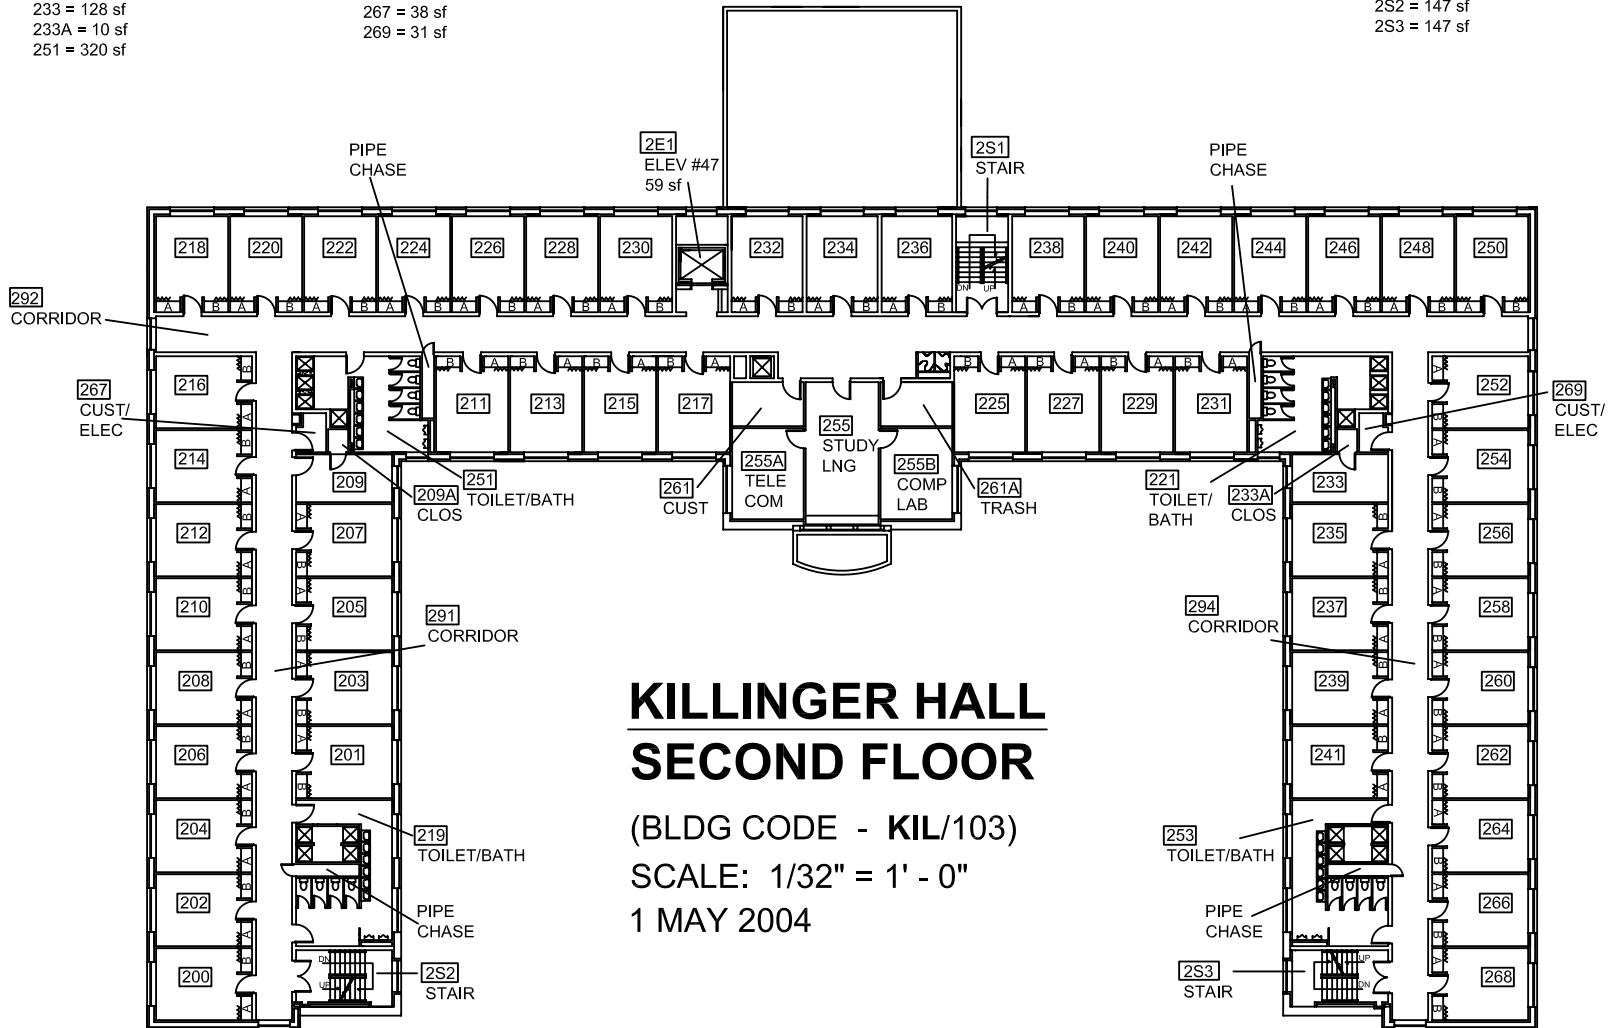

**ROOM # = AREA**

TYPICAL DORM ROOM = 176 sf  
TYPICAL CLOSET A & B = 7 sf  
209 = 128 sf  
209A = 10 sf  
219 = 368 sf  
221 = 320 sf  
233 = 128 sf  
233A = 10 sf  
251 = 320 sf

**ROOM # = AREA**

253 = 368 sf  
255 = 265 sf  
255A = 182 sf  
255B = 182 sf  
261 = 84 sf  
261A = 84 sf  
267 = 38 sf  
269 = 31 sf

**ROOM # = AREA**

291 = 668 sf  
292 = 1502 sf  
294 = 668 sf  
2E1 = 59 sf  
2S1 = 142 sf  
2S2 = 147 sf  
2S3 = 147 sf

# KILLINGER HALL SECOND FLOOR

(BLDG CODE - KIL/103)

SCALE: 1/32" = 1' - 0"

1 MAY 2004