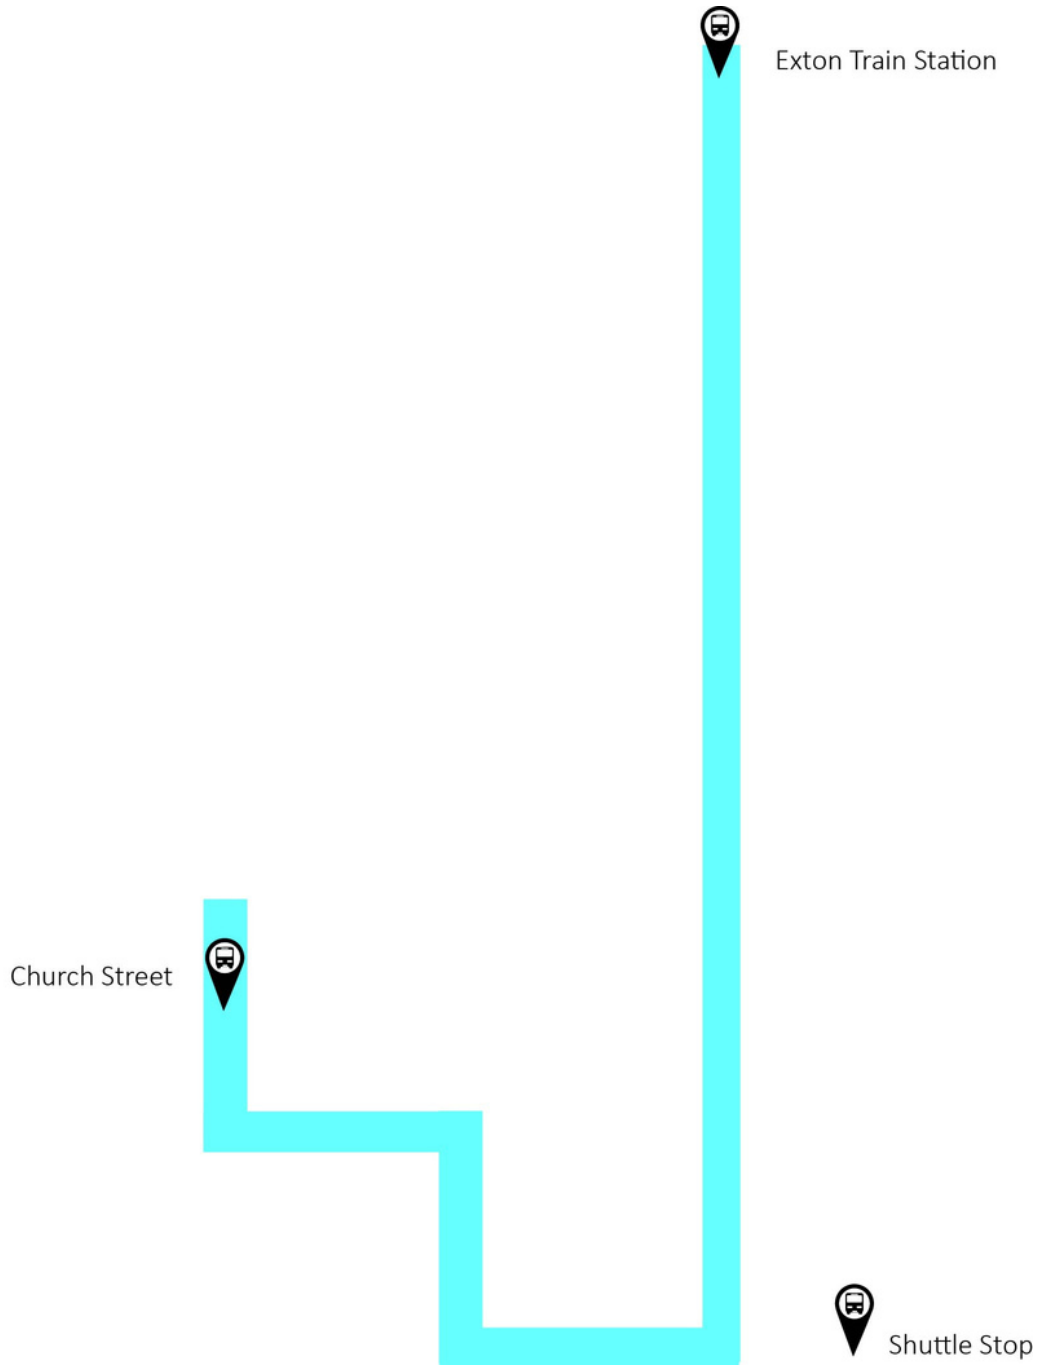

WCU Shuttles

Exton Train Shuttle

EXTON SHUTTLE SCHEDULE

AM Service		
<i>DEPART EXTON STATION</i>	<i>DEPART WCU</i>	<i>ARRIVE EXTON STATION</i>
7:20 AM	7:40 AM	8:00 AM
8:05 AM	8:25 AM	8:45 AM
9:05 AM	9:25 AM	9:45 AM
9:47 AM	10:07 AM (Arrival Only)	
PM Service		
<i>DEPART EXTON STATION</i>	<i>DEPART WCU</i>	<i>ARRIVE EXTON STATION</i>
	3:05 PM	3:25 PM
3:30 PM	3:55 PM	4:15 PM
4:20 PM	4:55 PM	5:15 PM

Exton Shuttle

445

AM Pick-Up Location

Westbound Platform

Exton

425 Eastbound Platform

PM Drop-Off Location

425

Exton Amtrak Station
Park and Ride 1-Miles

Walkertown Rd

Walkertown Rd

Mountain View Dr

Mountain View Dr

100