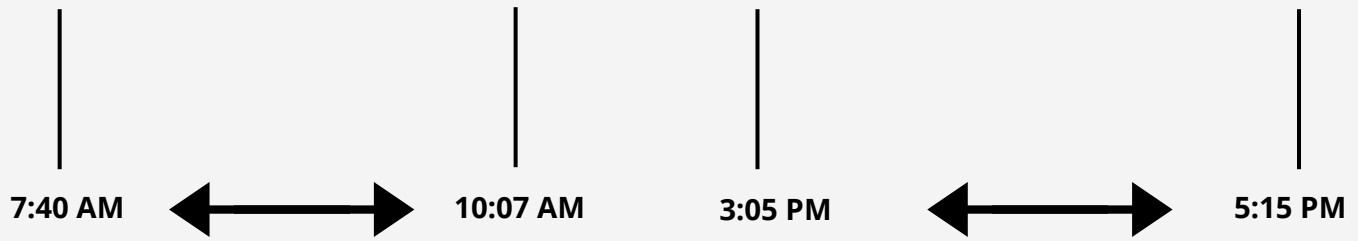

WCU Shuttles

Exton Train Shuttle

EXTON SHUTTLE SCHEDULE

AM Service		
<i>DEPART EXTON STATION</i>	<i>DEPART WCU</i>	<i>ARRIVE EXTON STATION</i>
7:20 AM	7:40 AM	8:00 AM
8:05 AM	8:25 AM	8:45 AM
9:05 AM	9:25 AM	9:45 AM
9:47 AM	10:07 AM (Arrival Only)	
PM Service		
<i>DEPART EXTON STATION</i>	<i>DEPART WCU</i>	<i>ARRIVE EXTON STATION</i>
	3:05 PM	3:25 PM
3:30 PM	3:55 PM	4:15 PM
4:20 PM	4:55 PM	5:15 PM

Exton Shuttle

445

AM Pick-Up Location

Westbound Platform

Exton

425 Eastbound Platform

PM Drop-Off Location

425