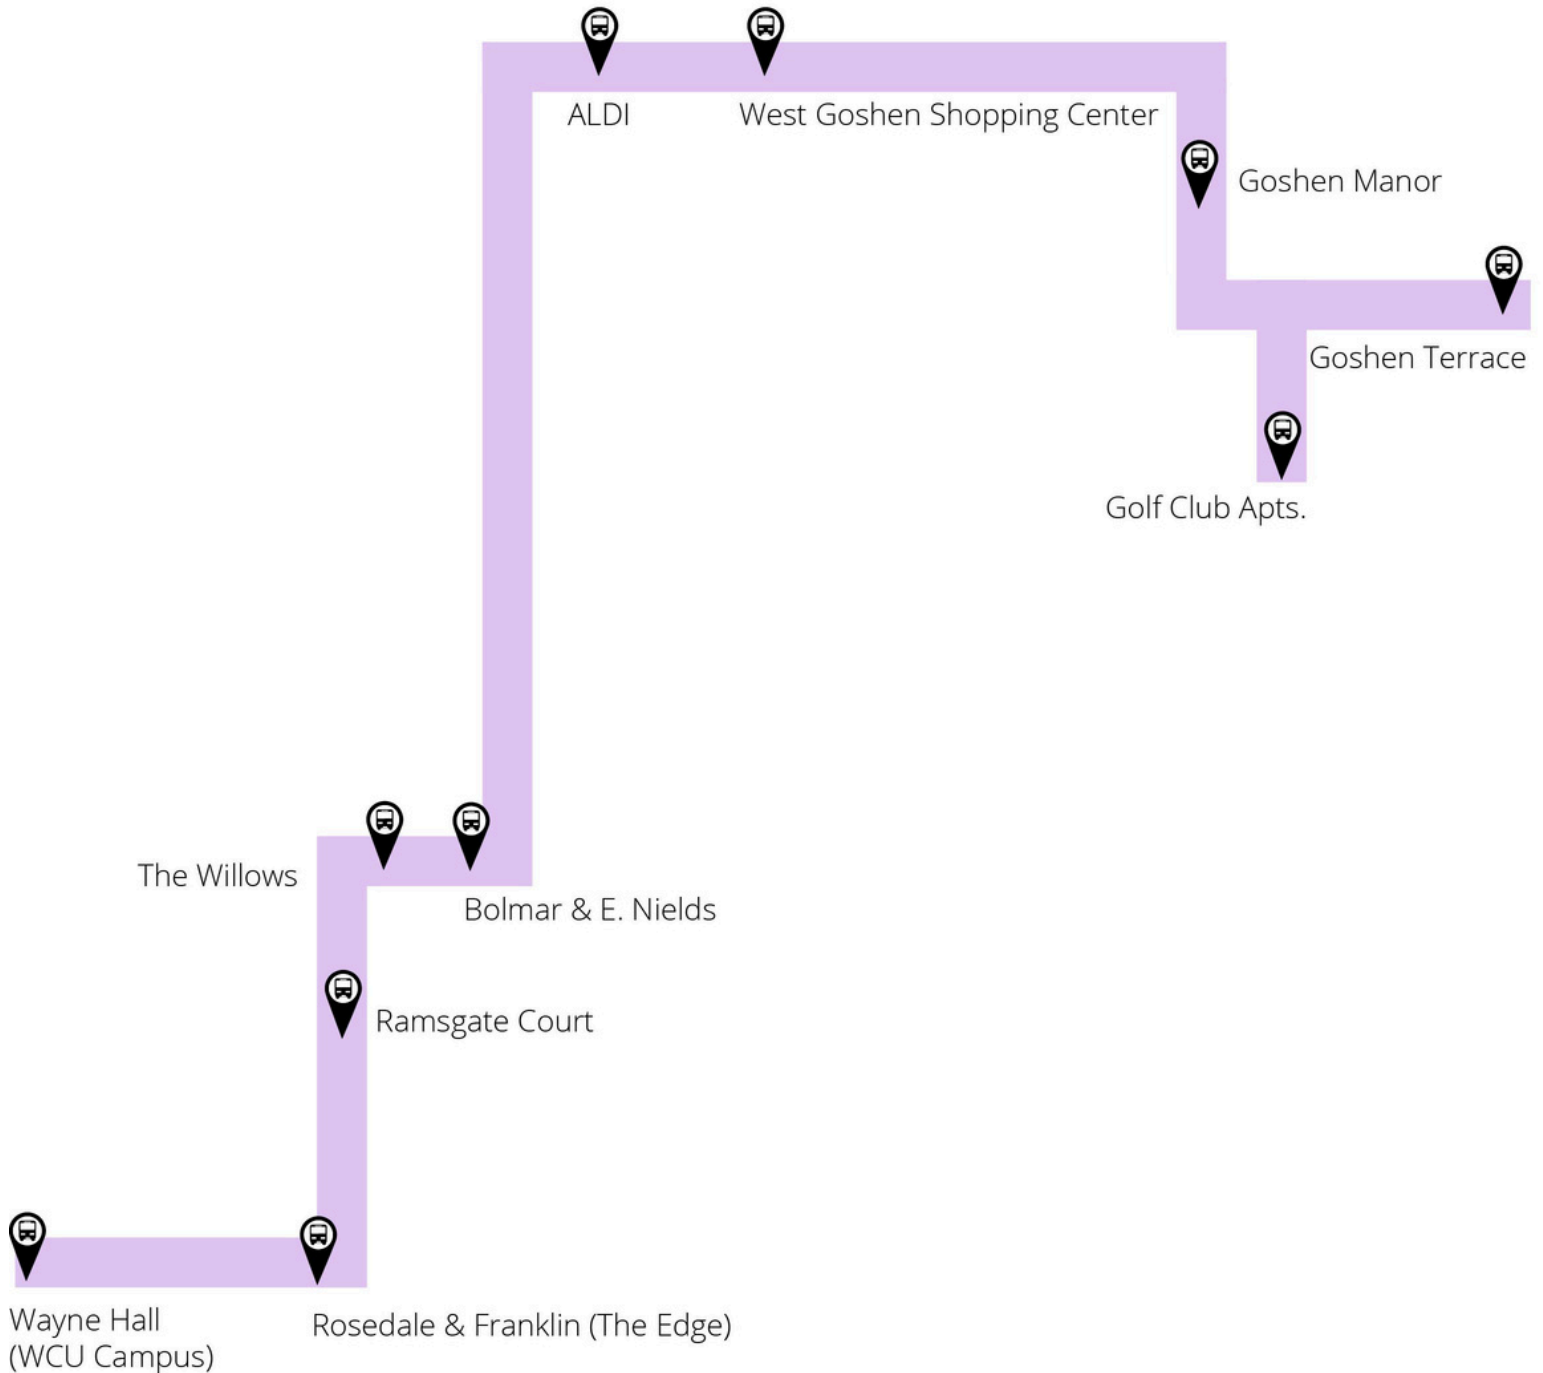

WCU Shuttles

West Goshen Loop

Monday-Friday: 6:45 AM - 10:45 PM